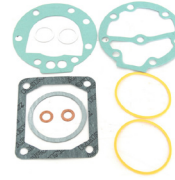

NO IZ71-M019
OEM 9110040043
VEHICLE ISUZU
MODEL MD27
GROUP AIR SYSTEM
DESC. GASKET; COMP. REP. KIT