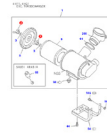

NO IZO2-M129
OEM 1142170680
VEHICLE ISUZU
MODEL NPR66
GROUP AIR CLEANER
DESC. NUT; WING,ELEME