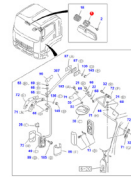

NO 8980975341
OEM 8980975341
VEHICLE ISUZU
MODEL NPR75
GROUP MIRROR & MIRROR STAY
DESC. MIRROR