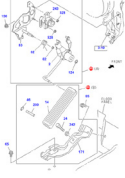

Engine Group

for Isuzu vehicle **NPR75**

NO 8973873583
OEM 8973873583
VEHICLE ISUZU
MODEL NPR75
GROUP ACCELERATOR PEDAL & CONTROL
DESC. ACCELERATION PEDAL