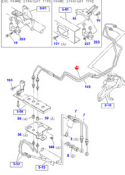

NO 8971198300
OEM 8971198300
VEHICLE ISUZU
MODEL NQR70
GROUP BRAKE PIPING
DESC. PIPE, BRAKE