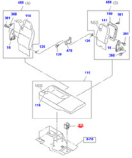

NO 8942799770
OEM 8942799770
VEHICLE ISUZU
MODEL NPR71
GROUP SEAT
DESC. CLIP; CUSHION