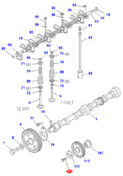

NO 8943722211
OEM 8943722211
VEHICLE ISUZU
MODEL NPR66
GROUP CAMSHAFT & VALVE
DESC. BOLT IDLER GEAR