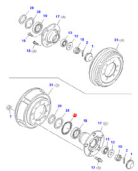

NO 8973871580
OEM 8973871580
VEHICLE ISUZU
MODEL NPR75
GROUP FRONT HUB & FRONT DRUM
DESC. ROTOR; SENSOR