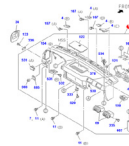

NO 8978552605
OEM 8978552605
VEHICLE ISUZU
MODEL NPR66
GROUP INSTRUMENT PANEL & BOX
DESC. PANEL; INST