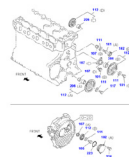

NO 8970880572
OEM 8970880572
VEHICLE ISUZU
MODEL NPR66
GROUP CAMSHAFT & VALVE
DESC. GEAR, CAMSHAFT