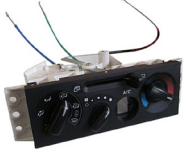

NO 8980678811
OEM 8980678811
VEHICLE ISUZU
MODEL NNR
GROUP HEATER CONTROL LEVER SYSTEM
DESC. LEVER ASM; HTR