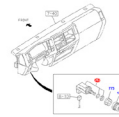

NO 8980134180
OEM 8980134180
VEHICLE ISUZU
MODEL NPR75
GROUP INSTRUMENT PANEL SWITCH & RELAY
DESC. SWITCH; IDLING