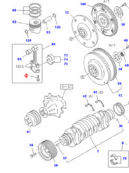

NO 1122350350
OEM 1122350350/8980911410
VEHICLE ISUZU
MODEL NPR66
GROUP CRANKSHAFT, PISTON & FLYWHEEL
DESC. BOLT, CONROD