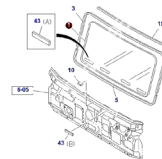

NO IHC-100-0020
OEM
VEHICLE ISUZU
MODEL NPR75
GROUP FRONT WINDOW GLASS & WEATHERSTRIP
DESC. GLASS; FRT