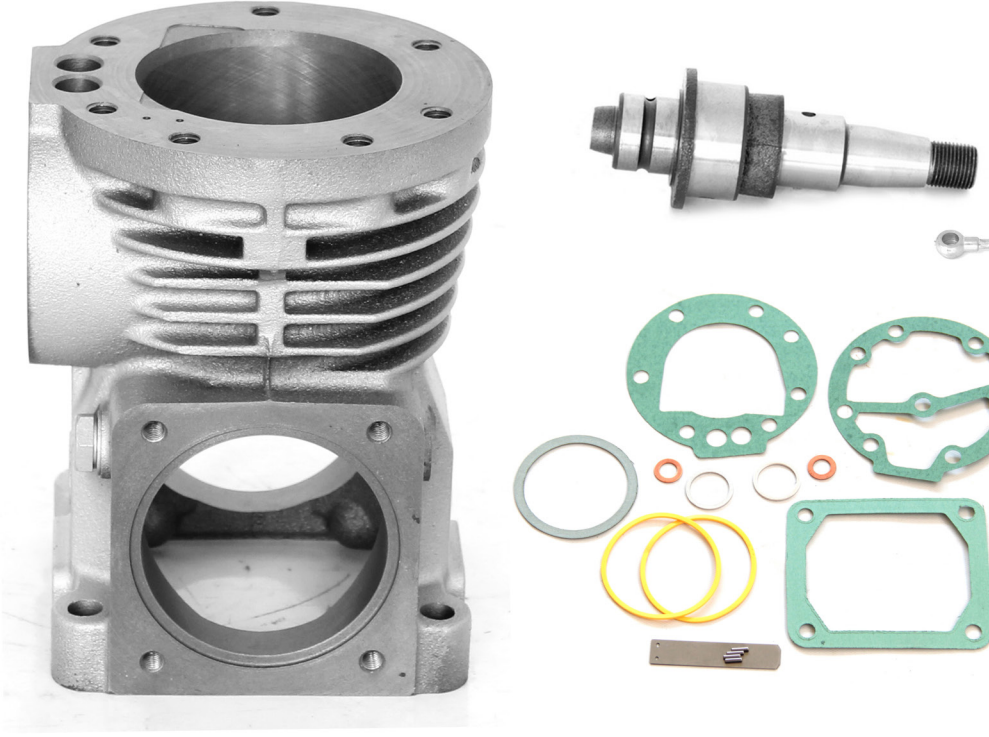

Güneybağlılar

See the big picture.

Compressor Group

for Isuzu vehicle

TURKUAZ

19'

PRODUCT
CATALOGUE