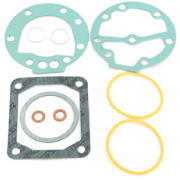

NO IZ71-M019
OEM 9110040043
VEHICLE ISUZU
MODEL ROYBUS
GROUP AIR SYSTEM
DESC. GASKET; COMP. REP. KIT