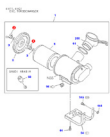

NO IZ03-M119
OEM 8974479890
VEHICLE ISUZU
MODEL NQR75
GROUP AIR CLEANER
DESC. NUT; AIR CLEANER