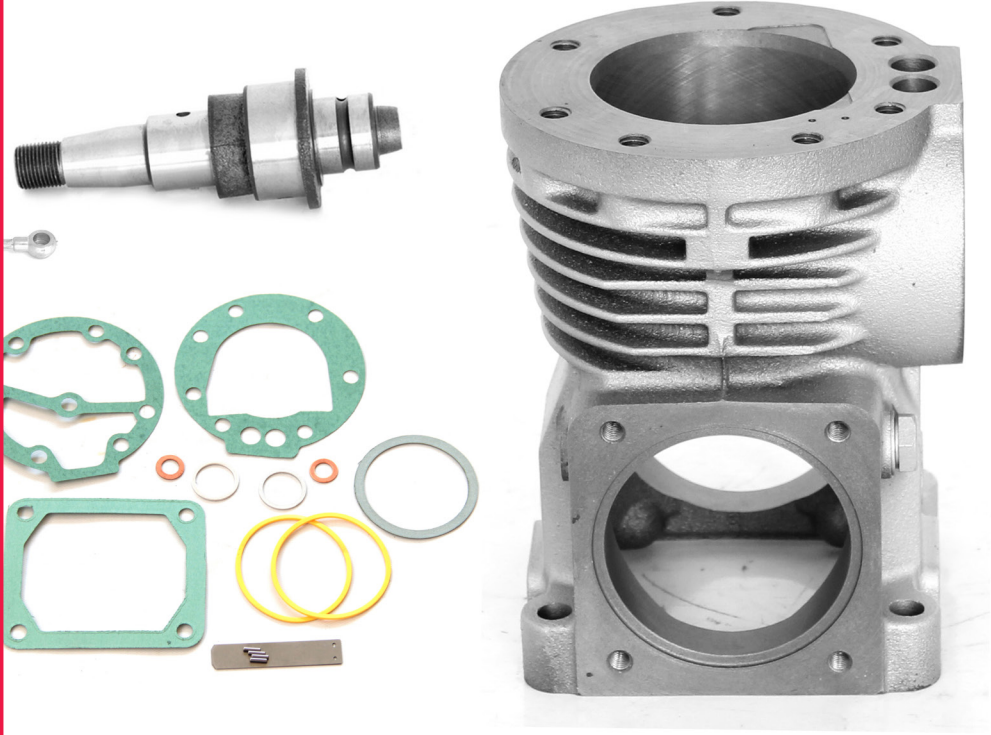

Güneybağlılar

See the big picture.

19'

PRODUCT
CATALOGUE

Compressor Group

for Isuzu vehicle

ROYBUS