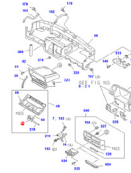

NO 8978538611
OEM 8978538611
VEHICLE ISUZU
MODEL NPR66
GROUP INSTRUMENT PANEL & BOX
DESC. GLOVE BOX LOCK