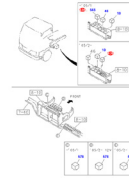

NO 8971730351 ELEKTRÄK*1
OEM 8971730351
VEHICLE ISUZU
MODEL NOVO
GROUP CHASSIS ELECTRICAL PARTS
DESC. RELAY; PTO CONT