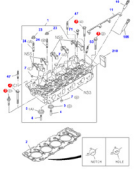

NO 8970776380
OEM 8970776380
VEHICLE ISUZU
MODEL NPR71
GROUP CYLINDER HEAD
DESC. BOLT, CYLINDER HEAD

NO IZ02-M081
OEM 8943965980
VEHICLE ISUZU
MODEL NPR71
GROUP CYLINDER HEAD
DESC. VALVE GUIDE SET