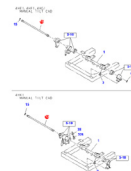

NO 8972618720
OEM 8972618720
VEHICLE ISUZU
MODEL NPR66
GROUP CAB MOUNTING PARTS
DESC. TORSION BAR