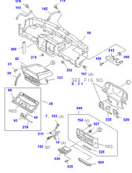

NO 8978574995
OEM 8978574995
VEHICLE ISUZU
MODEL NPR66
GROUP INSTRUMENT PANEL & BOX
DESC. LID; OIL TANK