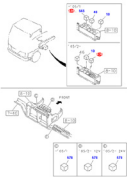

NO 8971730351
OEM 8971730351
VEHICLE ISUZU
MODEL NPR71
GROUP CHASSIS ELECTRICAL PARTS
DESC. RELAY; PTO CONT