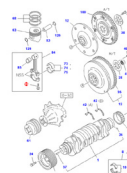

NO 1122350350
OEM 1122350350/8980911410
VEHICLE ISUZU
MODEL NPR71
GROUP CRANKSHAFT, PISTON & FLYWHEEL
DESC. BOLT, CONROD