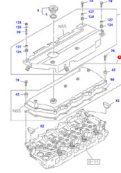

NO 8973313612
OEM 8973313612
VEHICLE ISUZU
MODEL NPR75
GROUP CYLINDER HEAD COVER
DESC. VALVE COVER LWR.