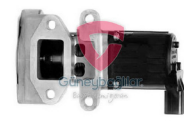

NO 8980982572
OEM 8980982572
VEHICLE ISUZU
MODEL NPR75
GROUP EMISSION PIPING
DESC. EGR VALVE E-5