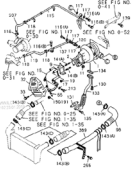

NO 8970666991
OEM 8970666991
VEHICLE ISUZU
MODEL NQR70
GROUP TURBOCHARGER SYSTEM
DESC. PIPE; WATER,TUR