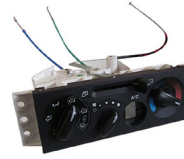

NO 8980678811 ELEKTRÄK*1
OEM 8980678811
VEHICLE ISUZU
MODEL NLR
GROUP HEATER CONTROL LEVER SYSTEM
DESC. LEVER ASM; HTR