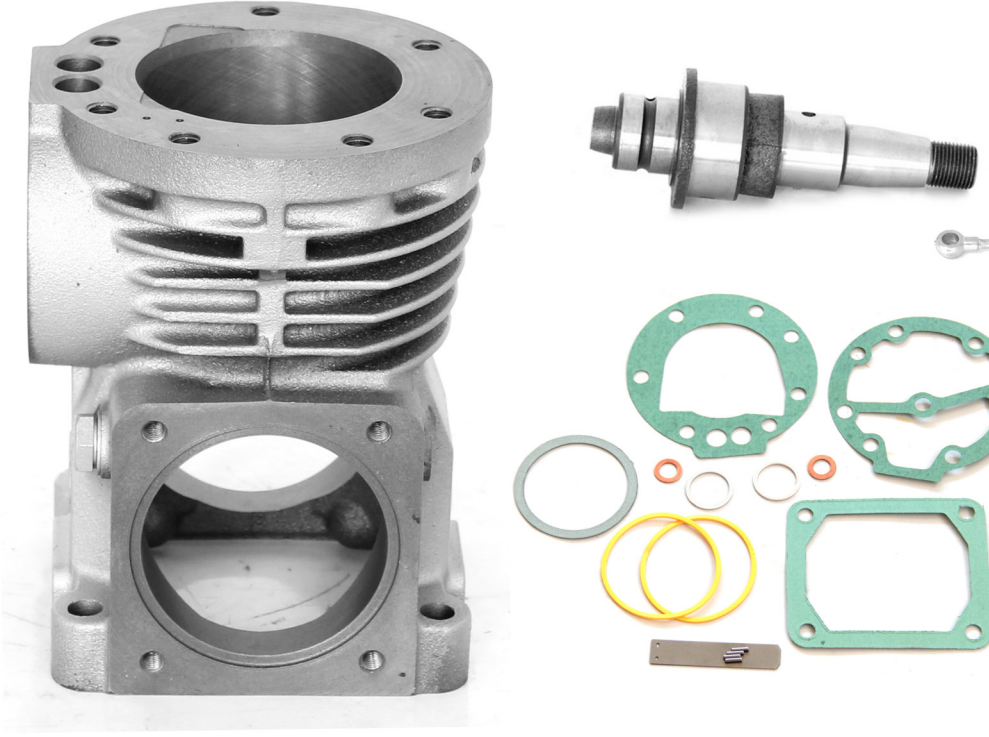

Güneybağlılar

See the big picture.

Compressor Group

for Isuzu vehicle **ROYAL**

19'

PRODUCT
CATALOGUE