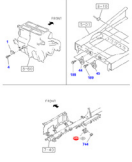

NO 8973876820
OEM 8973876820
VEHICLE ISUZU
MODEL NPR75
GROUP CHASSIS ELECTRICAL PARTS
DESC. SENSOR; PRESSURE