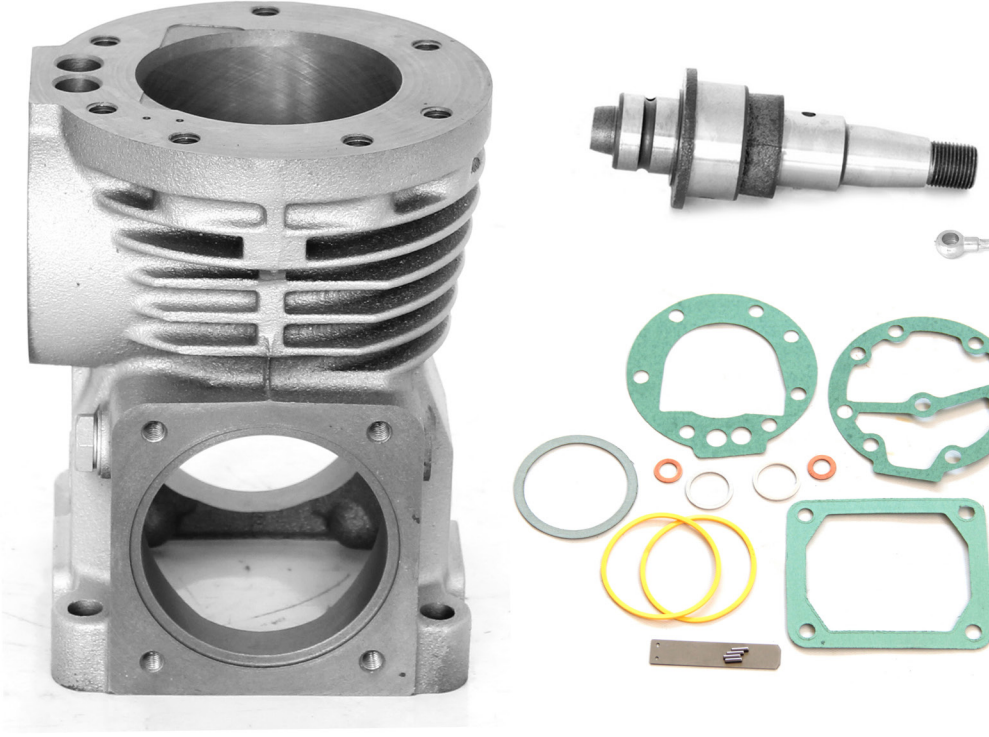

Güneybağlılar

See the big picture.

Compressor Group

for Isuzu vehicle **NOVO**

19'

PRODUCT
CATALOGUE