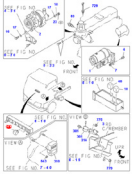

NO 8970634402
OEM 8970634402
VEHICLE ISUZU
MODEL NPR66
GROUP ENGINE ELECTRICAL CONTROL PARTS
DESC. RELAY; CHARGE W