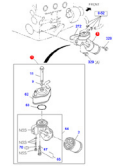

NO 8943272721
OEM 8943272721
VEHICLE ISUZU
MODEL NKR55
GROUP OIL COOLER & OIL FILTER
DESC. FILTER & COOLER