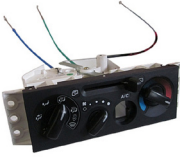

NO 8980678811
OEM 8980678811
VEHICLE ISUZU
MODEL NPR75
GROUP HEATER CONTROL LEVER SYSTEM
DESC. LEVER ASM; HTR