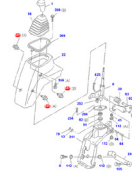

NO 8970094470
OEM 8970094470
VEHICLE ISUZU
MODEL NPR66
GROUP TRANSMISSION SHIFT CONTROL LEVER
DESC. CLIP; COVER