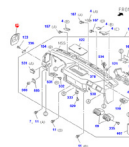

NO 8978569195
OEM 8978569195
VEHICLE ISUZU
MODEL NPR66
GROUP INSTRUMENT PANEL & BOX
DESC. LID; OIL TANK