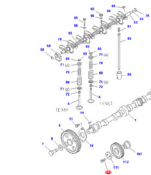

NO 8970737820
OEM 8970737820
VEHICLE ISUZU
MODEL NPR66
GROUP CAMSHAFT & VALVE
DESC. BOLT IDLER GEAR