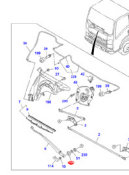

**NO** IZ05-K040  
**OEM** 8980291362  
**VEHICLE** ISUZU  
**MODEL** NPR75  
**GROUP** WINDSHIELD WIPER & WASHER  
**DESC.** TANK ASM; WASHER

**NO** 8980291640  
**OEM** 8980291640  
**VEHICLE** ISUZU  
**MODEL** NPR75  
**GROUP** WINDSHIELD WIPER & WASHER  
**DESC.** COVER, WIPER ARM