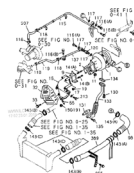

NO 8970410960
OEM 8970410960
VEHICLE ISUZU
MODEL NQR70
GROUP TURBOCHARGER SYSTEM
DESC. HOSE TURBO