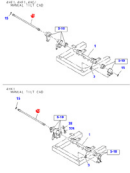

## Body Group

for Isuzu vehicle **NPR71**

**NO** 8972618720  
**OEM** 8972618720  
**VEHICLE** ISUZU  
**MODEL** NPR71  
**GROUP** CAB MOUNTING PARTS (CAB SIDE)  
**DESC.** TORSION BAR

**NO** IZ05-K013  
**OEM** 8975809452  
**VEHICLE** ISUZU  
**MODEL** NPR71  
**GROUP** FRONT BUMPER  
**DESC.** BUMPER