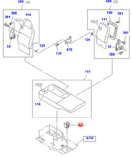

NO 8942799770
OEM 8942799770
VEHICLE ISUZU
MODEL NQR70
GROUP SEAT
DESC. CLIP; CUSHION