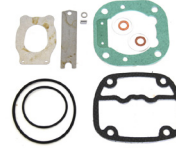

NO IZ05-M070
OEM 3777746500
VEHICLE ISUZU
MODEL TURKUAZ 06>
GROUP AIR SYSTEM
DESC. GASKET; COMP

NO IZ05-M069
OEM 3777746510
VEHICLE ISUZU
MODEL TURKUAZ 06>
GROUP AIR SYSTEM
DESC. GASKET; COMP