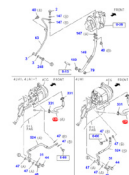

NO 8973223112
OEM 8973223112
VEHICLE ISUZU
MODEL D-MAX 04> 4x2
GROUP OIL & VACUUM PIPING
DESC. HOSE VACUUM