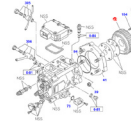

NO 8972649740
OEM 8972649740
VEHICLE ISUZU
MODEL D-MAX 04> 4x2
GROUP INJECTION PUMP
DESC. GEAR, INJECTOR PUMP