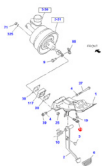

NO 8973271560
OEM 8973271560
VEHICLE ISUZU
MODEL D-MAX 04> 4x2
GROUP BRAKE PEDAL & CONTROL SYSTEM
DESC. SWITCH; STOP LA