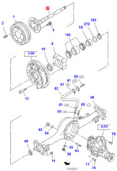

NO 8972167931
OEM 8972167931
VEHICLE ISUZU
MODEL D-MAX 04> 4x2
GROUP REAR AXLE CASE - SHAFT & REAR DRUM
DESC. REAR AXLE SHAFT 26 TEETH

NO IZ35-D016
OEM .....
VEHICLE ISUZU
MODEL D-MAX 04> 4x2
GROUP REAR AXLE CASE - SHAFT & REAR DRUM
DESC. BEARING, REAR AXLE