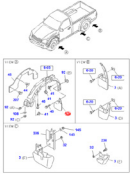

NO 8980022390
OEM 8980022390
VEHICLE ISUZU
MODEL D-MAX 04> 4x2
GROUP MUD GUARD & INSULATOR
DESC. GUARD; MUD,FR