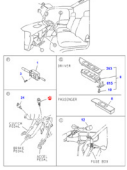

Engine Group

for Isuzu vehicle **DMAX 04>**

NO 8973583150
OEM 8973583150
VEHICLE ISUZU
MODEL D-MAX 04> 4x2
GROUP ACCELERATOR PEDAL & CONTROL
DESC. SWITCH; CLUTCH