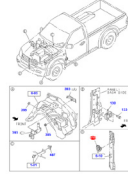

NO 8980086870
OEM 8980086870
VEHICLE ISUZU
MODEL D-MAX 07> 4x2
GROUP ENGINE ELECTRICAL CONTROL PARTS
DESC. SENSOR; MASS AI