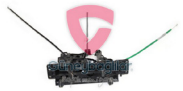

NO IZ31-E017
OEM 8943248521
VEHICLE ISUZU
MODEL TFR24
GROUP HEATER CONTROL LEVER SYSTEM
DESC. LEVER SUB ASM;