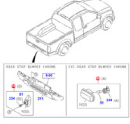

Electric Group

for Isuzu vehicle **DMAX 07>**

NO 8980708660
OEM 8980708660
VEHICLE ISUZU
MODEL D-MAX 07> 4x2
GROUP REAR & REAR SIDE LAMP
DESC. PLATE LAMP