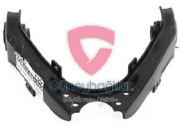

NO IZ35-S060
OEM 8973650110/8980058370
VEHICLE ISUZU
MODEL D-MAX 07> 4x2
GROUP FRONT SUSPENSION
DESC. CONTROL ARM LH UPR. WOUT BALL JOINT