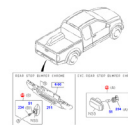

NO 8980708670
OEM 8980708670
VEHICLE ISUZU
MODEL D-MAX 07> 4x2
GROUP REAR & REAR SIDE LAMP
DESC. PLATE LAMP