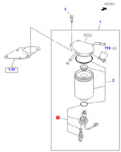

## Engine Group

for Isuzu vehicle **DMAX 07>**

**NO** 8981454531  
**OEM** 8981454531  
**VEHICLE** ISUZU  
**MODEL** D-MAX 07> 4x2  
**GROUP** FUEL INJECTION SYSTEM  
**DESC.** SOLENOID VALVE

**NO** IZ35-M095  
**OEM** 8981500290  
**VEHICLE** ISUZU  
**MODEL** D-MAX 07> 4x2  
**GROUP** FUEL FILTER  
**DESC.** FUEL PUMP