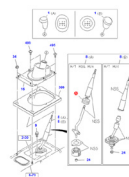

NO 8979458010
OEM 8979458010
VEHICLE ISUZU
MODEL D-MAX 07> 4x2
GROUP TRANSMISSION SHIFT CONTROL LEVER
DESC. KNOB; CHANGE DUST COVER