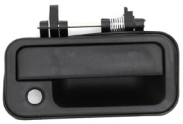

## Body Group

for Isuzu vehicle **TFR54**

**NO** IZ31-K031  
**OEM** 8944349732  
**VEHICLE** ISUZU  
**MODEL** TFR54  
**GROUP** FRONT DOOR LOCK & HANDLE  
**DESC.** HANDLE; OUTSIDE FRONT RH

**NO** IZ31-K032  
**OEM** 8944740334  
**VEHICLE** ISUZU  
**MODEL** TFR54  
**GROUP** FRONT DOOR LOCK & HANDLE  
**DESC.** HANDLE; OUTSIDE FRONT LH