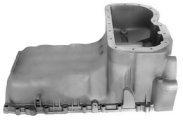

NO IZ31-M056
OEM 8971220591/8973595140
VEHICLE ISUZU
MODEL TFR24
GROUP OIL PAN & LEVEL GAUGE
DESC. OIL PAN