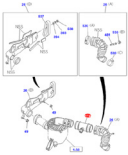

NO 8972534561
OEM 8972534561
VEHICLE ISUZU
MODEL D-MAX 04> 4x2
GROUP AIR DUCT
DESC. SENSOR; AIR FLO