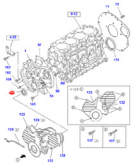

NO 8973517040
OEM 8973517040
VEHICLE ISUZU
MODEL D-MAX 04> 4x2
GROUP TIMING GEAR CASE & FLYWHEEL HOUSING
DESC. SEAL CRANKSHAFT