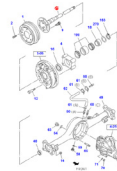

NO 8972167931
OEM 8972167931
VEHICLE ISUZU
MODEL D-MAX 04> 4x2
GROUP REAR AXLE CASE - SHAFT & REAR DRUM
DESC. REAR AXLE SHAFT 26 TEETH

NO IZ35-D016
OEM .....
VEHICLE ISUZU
MODEL D-MAX 04> 4x2
GROUP REAR AXLE CASE - SHAFT & REAR DRUM
DESC. BEARING, REAR AXLE