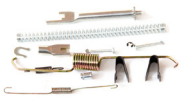

NO IZ35-F039
OEM 8972548560
VEHICLE ISUZU
MODEL D-MAX 04> 4x2
GROUP REAR WHEEL BRAKE
DESC. PIN; SHOE HOLD